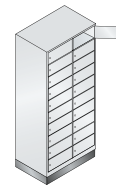

Laptop lockers

Order no. 48020-1210

The S 3000 Evolo laptop lockers offer:

- The solution for the secure and space-saving storage of 10 or 20 laptops, notebooks, or tablets
- Optionally with power connection in each compartment (installation position always on the left, incl. cabinet connection cable)
- Durable steel structure
- Sub-frame alternatively with feet or base
- Door mounted on a sturdy swivel-rod hinge on the right
- Each door with cylinder lock and 2 keys
- Convenient doorstop silencers for pleasant closing behavior

Sub-frame with feet

Sub-frame with base

Steel fronts

Electrification (optional)

Lockers with feet

on feet 150 mm high, depth 500 mm.
Clear opening dimensions per door:
148 x 330 x 478 mm (H x W x D)

1. Dimensions and design

	420	810
Width	420	810
Height	1850	1850
Compartments	1 x 400	2 x 400
Compartments	10	20
CSC	6	8
Order no.	48010-1210	48010-2210
Price €	689,-	1.179,-

Steel doors

Lockers with base

on base 100 mm high, depth 500 mm.
Clear opening dimensions per door:
148 x 330 x 478 mm (H x W x D)

1. Dimensions and design

	420	810
Width	420	810
Height	1800	1800
Compartments	1 x 400	2 x 400
Compartments	10	20
CSC	6	8
Order no.	48020-1210	48020-2210
Price €	699,-	1.199,-

Steel doors

+ Electrification of all compartments