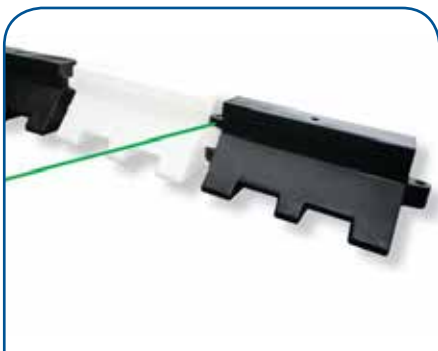

Height Restrictor

Kerb Barrier

Lift Gate

Sign Boards

Slide Gate

Traffic Ground Level

Trailer Plate

Truck Stop

Wall Buffer

Safety barriers

Wheel Guide

ROD PE 70/120

Kerb Profile

Wall Profile

Antishock Systems

Column ø 610/840/940